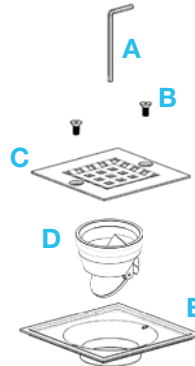

BAY SQUARE DRAIN

Kit Includes:

- A** Allen Key
- B** Bolts
- C** Grate
- D** Anti Odor Sealer
- E** Base

Specifications

C Grate - Top View

E Base - Side View

E Base - Top View

D Anti Odor Sealer - Perspective View

Complete Kit

Ria Square

Length

4" x 4"

5 3/4" x 5 3/4"

Satin
SKU

38.100.04 ST

38.100.06 ST