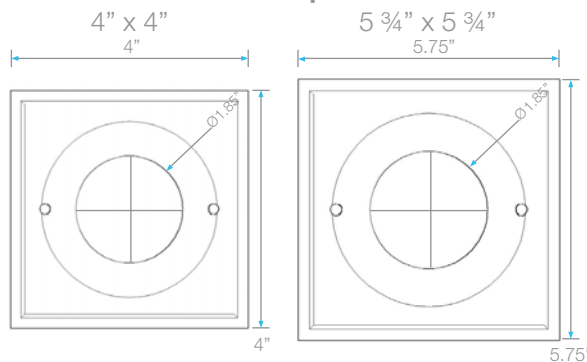

BAY SQUARE DRAIN

Kit Includes:

- A** Allen Key
- B** Bolts
- C** Grate
- D** Anti Odor Sealer
- E** Base

Specifications

C Grate - Top View

E Base - Side View

E Base - Top View

D Anti Odor Sealer - Perspective View

Complete Kit

Ria Square

Length

4" x 4"

5 3/4" x 5 3/4"

Satin
SKU

38.100.04 ST

38.100.06 ST