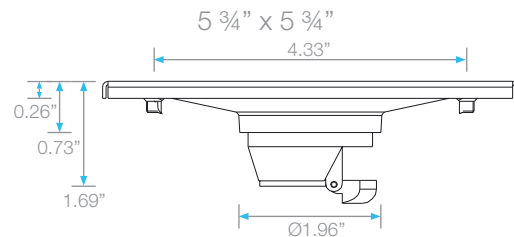

BAY SQUARE DRAIN

Kit Includes:

- A** Allen Key
- B** Bolts
- C** Grate
- D** Anti Odor Sealer
- E** Base

Specifications

C Grate - Top View

E Base - Side View

E Base - Top View

D Anti Odor Sealer - Perspective View

Complete Kit

Ria Square

Length

4" x 4"

5 3/4" x 5 3/4"

Satin
SKU

38.100.04 ST

38.100.06 ST