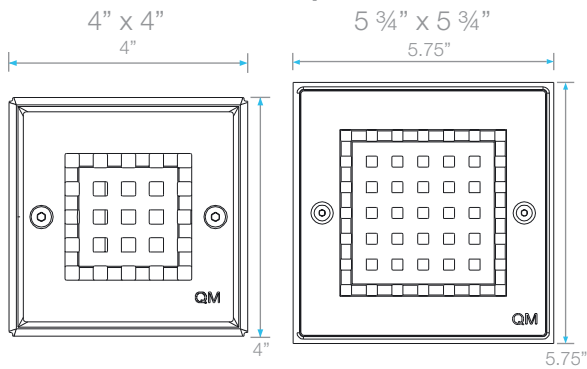

BAY SQUARE DRAIN

Kit Includes:

- A** Allen Key
- B** Bolts
- C** Grate
- D** Anti Odor Sealer
- E** Base

Specifications

C Grate - Top View

E Base - Side View

E Base - Top View

D Anti Odor Sealer - Perspective View

Complete Kit

Ria Square

Length

4" x 4"

5 3/4" x 5 3/4"

Satin
SKU

38.100.04 ST

38.100.06 ST