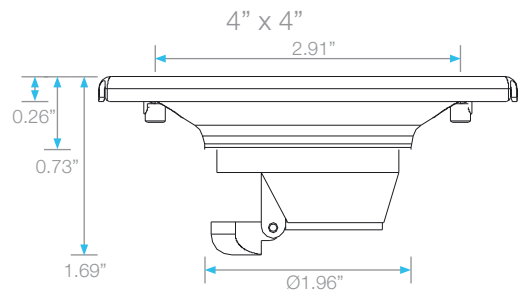

BAY SQUARE DRAIN

Kit Includes:

- A** Allen Key
- B** Bolts
- C** Grate
- D** Anti Odor Sealer
- E** Base

Specifications

C Grate - Top View

E Base - Side View

E Base - Top View

D Anti Odor Sealer - Perspective View

Complete Kit

Ria Square

Length

4" x 4"

5 3/4" x 5 3/4"

Satin
SKU

38.100.04 ST

38.100.06 ST