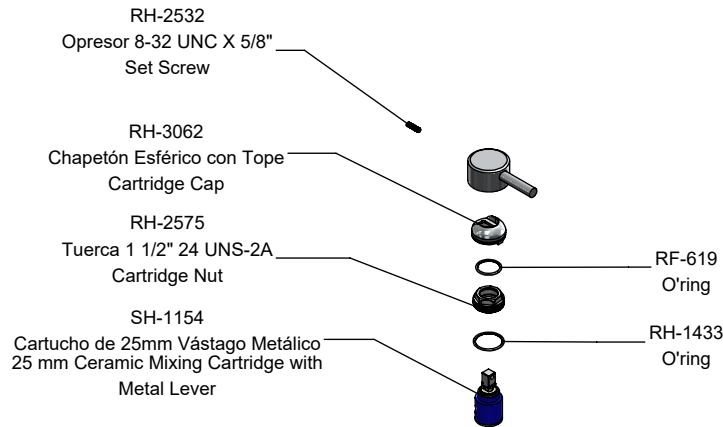

Kit de refacciones para mantenimiento preventivo / Kit of parts for preventive maintenance

SH-949
Manguera 3/8" -24 UNF x 1/2"-14 NPSM x 24"
3/8" -24 UNF x 1/2"-14 NPSM x 24" Hose

Sub-ensambles / Sub-assemblies