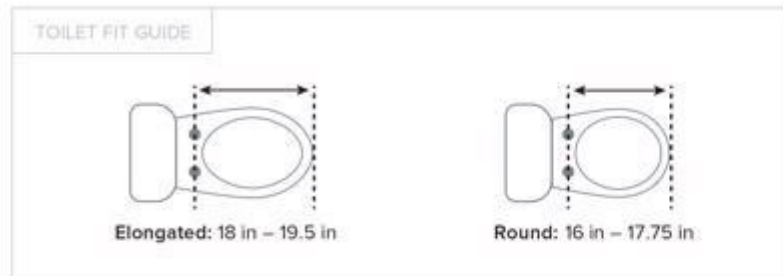

SWASH ECOSEAT S101

NON-ELECTRIC BIDET SEAT

brondell®
a healthy home experience

Ambient Temperature
Elongated / Round White

TECHNICAL SPECIFICATIONS

Model / SKU	S101-EW, S101-RW
Supply Water Pressure	20 – 87 psi
Dimensions	Elongated: 20.03 in x 14.39 in x 2.55 in / Round: 18.47 in x 14.34 in x 2.55 in
Weight	Elongated: 4.6 lbs / Round: 4.5 lbs
Incoming Water Temperature	35 °F – 100 °F
Seat Weight Limit	330 lbs
Lid Weight Limit	330 lbs
Seat Opening Dimensions	Elongated: 7.625 in / Round: 8.125 in
T-Valve (Cold Water)	3/8 in (Metal)
Bidet Hose (Cold Water)	27.5 in Braided Metal Hose

HYGIENE

- Dual nozzles for a front and rear wash
- Hygienic, self-cleaning nozzles

COMFORT

- Easy-to-use controls
- Adjustable water pressure
- Ergonomic design

CONVENIENCE

- Non-electronic operation
- Easy installation
- Slow-closing seat and lid
- All accessories included for standard installation