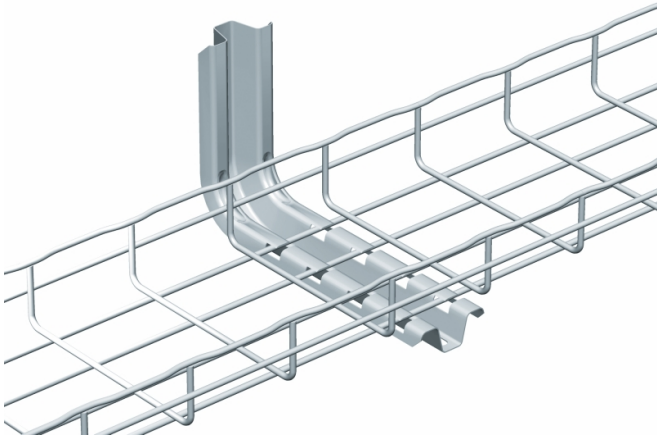

## CM556100

CSN100GS CSN L Bracket 100mm

### Technical

<b>Finish</b>	Pre-galvanised
<b>Height (mm)</b>	169
<b>Length (mm)</b>	178
<b>Material</b>	Steel
<b>Safe working load (daN)</b>	30
<b>Weight (kg)</b>	0.37

Datasheet generated from <https://onetimepim.com> last updated Friday, April 1, 2022 4:20:20 PM