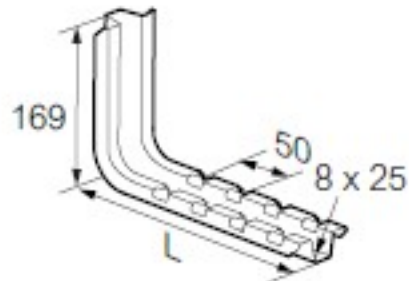

### Technical

<b>Finish</b>	Pre-galvanised
<b>Height (mm)</b>	169
<b>Length (mm)</b>	178
<b>Material</b>	Steel
<b>Safe working load (daN)</b>	30
<b>Weight (kg)</b>	0.37

Datasheet generated from <https://onetimepim.com> last updated Friday, April 1, 2022 4:20:20 PM

↕ 30 → 54 mm ↕ 100 → 450 mm

For technical information, see p. 56

	L	F
	mm	daN
CSN100	178	30
CSN150	228	110
CSN200	278	85
CSN300	378	73
CSN400	478	56
CSN450	528	50

CSN100	178	30
CSN150	228	110
CSN200	278	85
CSN300	378	73